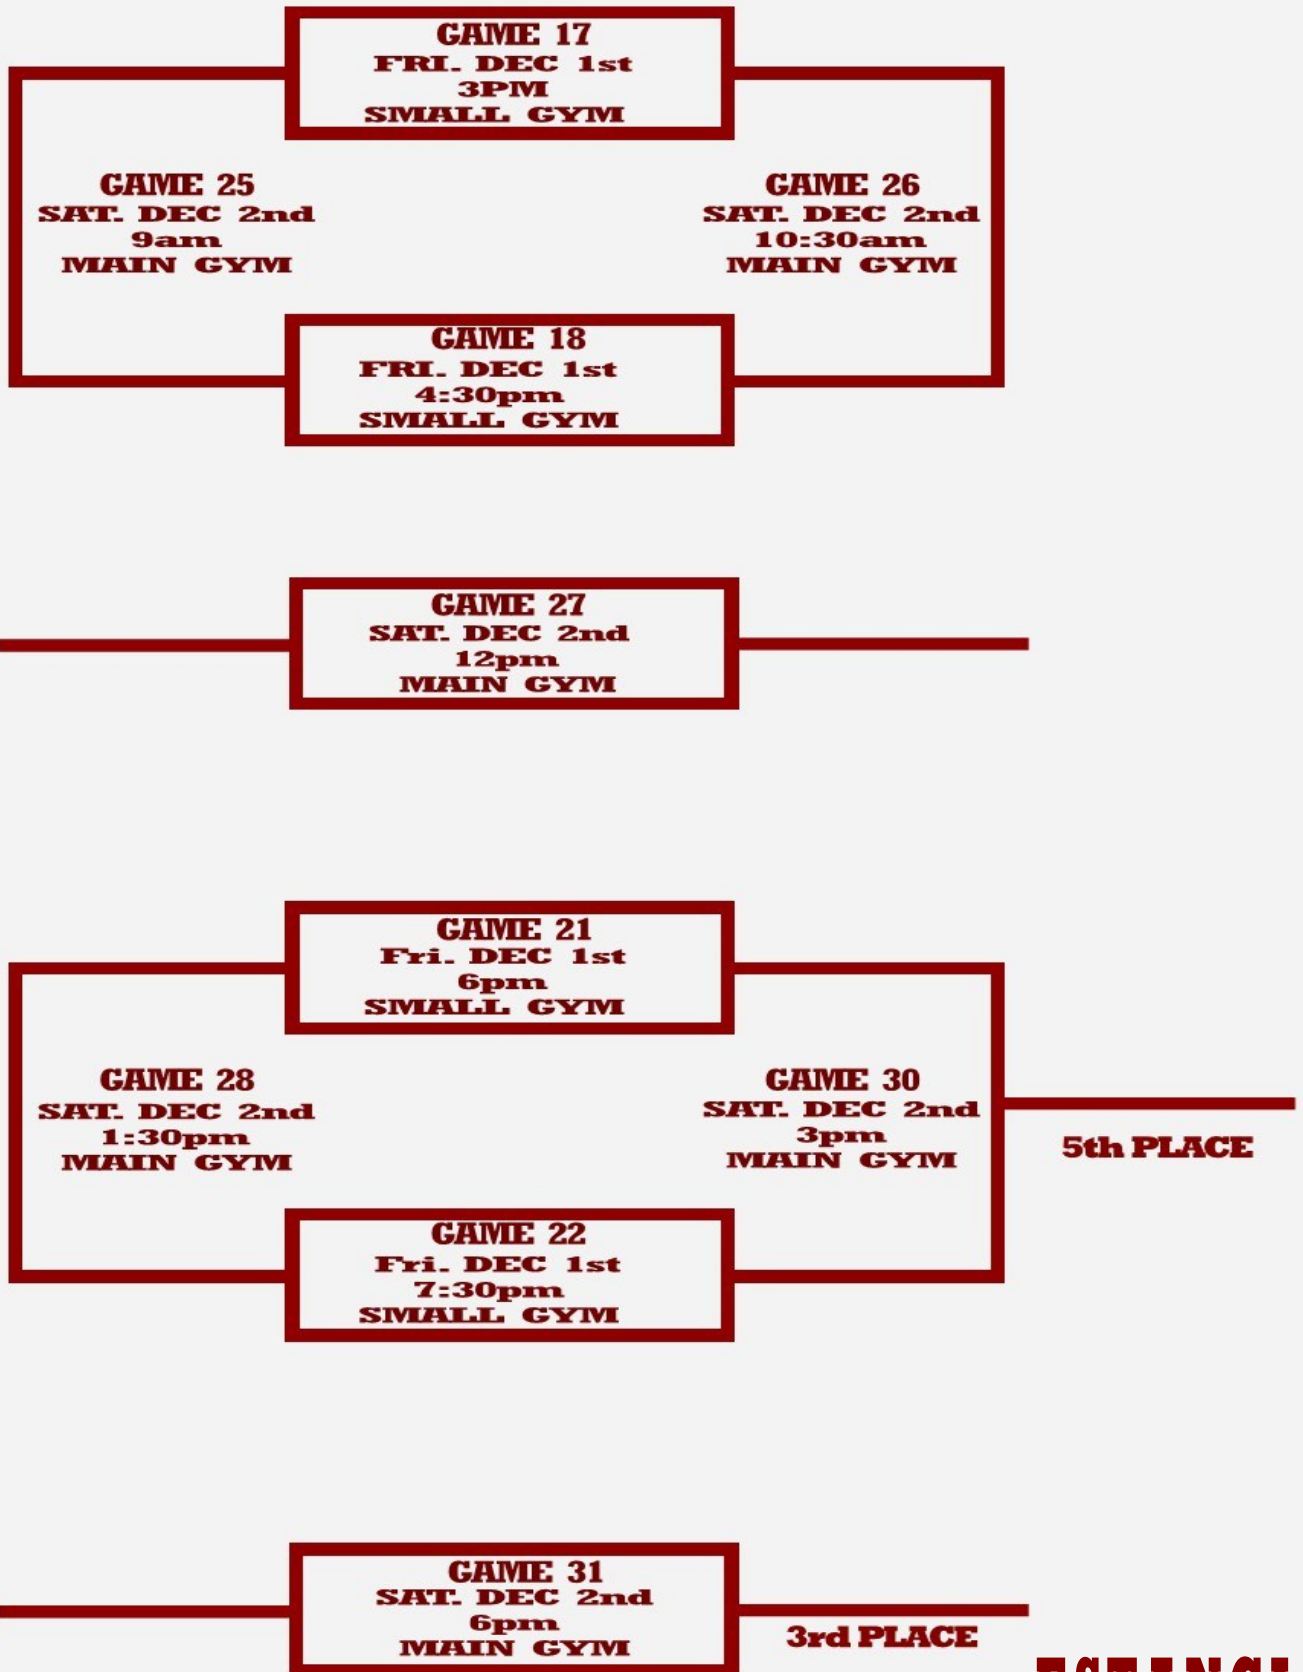

**PACIFICA CHRISTIAN**

**NOVEMBER 27th - DECEMBER 2nd**

Bottom Team Wears  
Light Color Jersey (Home)

**ESTANCIA**  
BASKETBALL

Bottom Team Wears  
Light Color Jersey (Home)

**ESTANCIA**  
**BASKETBALL**