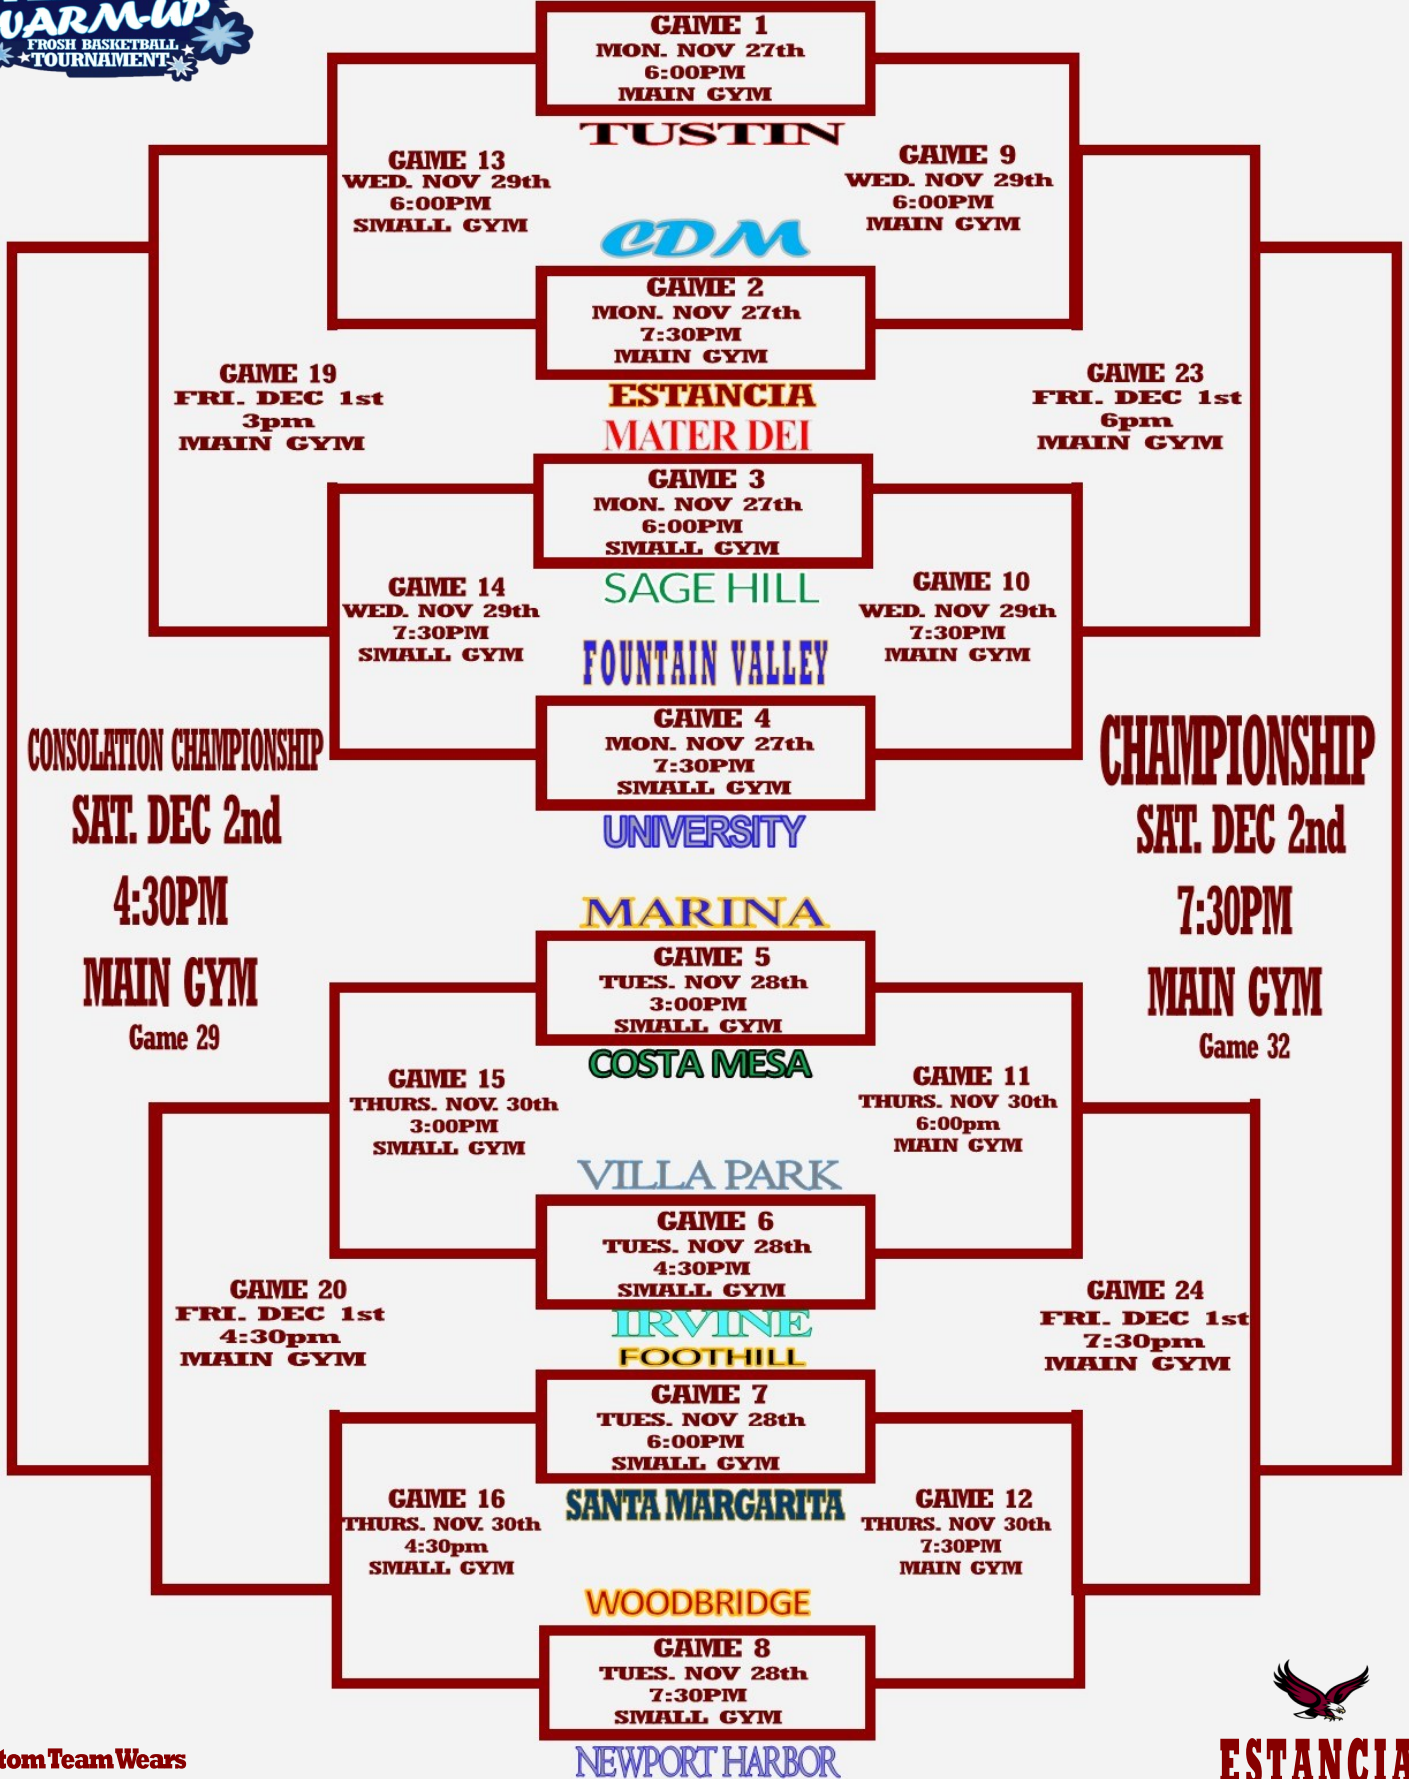

**PACIFICA CHRISTIAN**

**NOVEMBER 27th - DECEMBER 2nd**

Bottom Team Wears  
Light Color Jersey (Home)

**ESTANCIA**  
BASKETBALL

Bottom Team Wears  
Light Color Jersey (Home)

**ESTANCIA**  
**BASKETBALL**